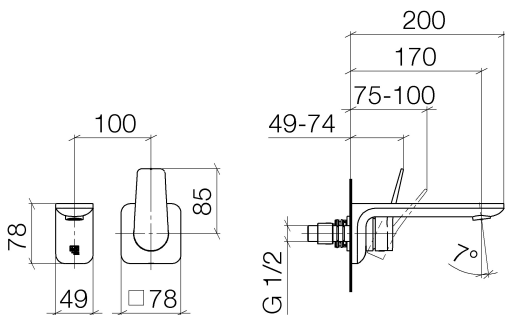

Sink - Lissé

Wall-mounted single-lever mixer without drain - polished chrome

Article number: 36 860 845-00

- 6-3/4" Projection
- Rigid spout
- Round aerated stream
- Spout hole diameter 1-1/2"
- Hole diameter single-lever mixer 2-1/4"
- Flange 3-1/8" x 3-1/8"
- Water flow rate limited to max. 1.5 gpm
- lead-free
- (ADA)

polished chrome

Accessory is required for this item.

Dimensional drawing

Sink - Lissé

Wall-mounted single-lever mixer without drain - polished chrome

Article number: 36 860 845-00

All dimensions in mm / inch = mm x 0,0394

Flow rate chart

Sink - Lissé

Wall-mounted single-lever mixer without drain - polished chrome

Article number: 36 860 845-00

Other surface finishes

platinum matte

36 860 845-06

More custom finish options are available via special production (xTra Service). Please see our finish matrix for availability and pricing or contact a Dornbracht representative.

Spare parts list

| Number | Item Number | Designation | Number of units |
|--------|--------------------|-------------|-----------------|
| 1 | 09 24 03 072 10 90 | nipple | 1 |
| 2 | 90 24 03 108 00 90 | nipple set | 1 |
| 3 | 04 31 11 004 00 90 | pin | 1 |
| 4 | 90 11 84 021 00-00 | spout | 1 |
| 5 | 90 31 20 087 00-00 | plug | 1 |
| 6 | 09 31 11 063 90 | pin | 1 |
| 7 | 09 20 84 021-00 | handle | 1 |
| 8 | 09 11 02 288-00 | cover | 1 |
| 9 | 09 27 84 020-00 | rosette | 1 |
| 10 | 09 14 10 049 90 | seal | 1 |
| 11 | 90 15 05 064 01 90 | cartridge | 1 |
| 12 | 09 30 09 064 90 | key | 1 |