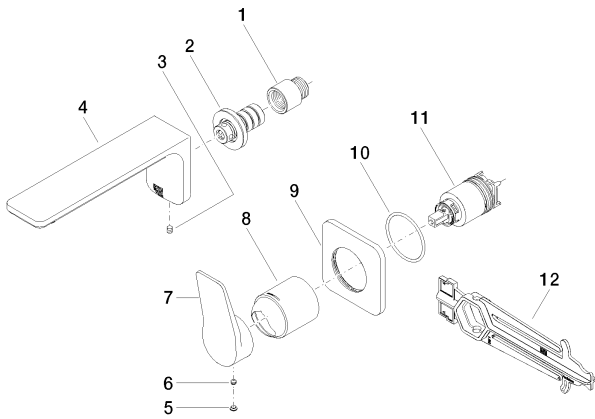

Sink - Lissé

Wall-mounted single-lever mixer without drain - polished chrome

Article number: 36 860 845-00

- 6-3/4" Projection
- Rigid spout
- Round aerated stream
- Spout hole diameter 1-1/2"
- Hole diameter single-lever mixer 2-1/4"
- Flange 3-1/8" x 3-1/8"
- Water flow rate limited to max. 1.5 gpm
- lead-free
- (ADA)

polished chrome

Accessory is required for this item.

Dimensional drawing

Sink - Lissé

Wall-mounted single-lever mixer without drain - polished chrome

Article number: 36 860 845-00

All dimensions in mm / inch = mm x 0,0394

Required article

NO IMAGE

AVAILABLE

35 860 970-90 0010

Rough for wall-mounted
faucet mixer on right -

Sink - Lissé

Wall-mounted single-lever mixer without drain - polished chrome

Article number: 36 860 845-00

Spare parts list

| Number | Item Number | Designation | Number of units |
|--------|--------------------|-------------|-----------------|
| 1 | 09 24 03 072 10 90 | nipple | 1 |
| 2 | 90 24 03 108 00 90 | nipple set | 1 |
| 3 | 04 31 11 004 00 90 | pin | 1 |
| 4 | 90 11 84 021 00-00 | spout | 1 |
| 5 | 90 31 20 087 00-00 | plug | 1 |
| 6 | 09 31 11 063 90 | pin | 1 |
| 7 | 09 20 84 021-00 | handle | 1 |
| 8 | 09 11 02 288-00 | cover | 1 |
| 9 | 09 27 84 020-00 | rosette | 1 |
| 10 | 09 14 10 049 90 | seal | 1 |
| 11 | 90 15 05 064 01 90 | cartridge | 1 |
| 12 | 09 30 09 064 90 | key | 1 |